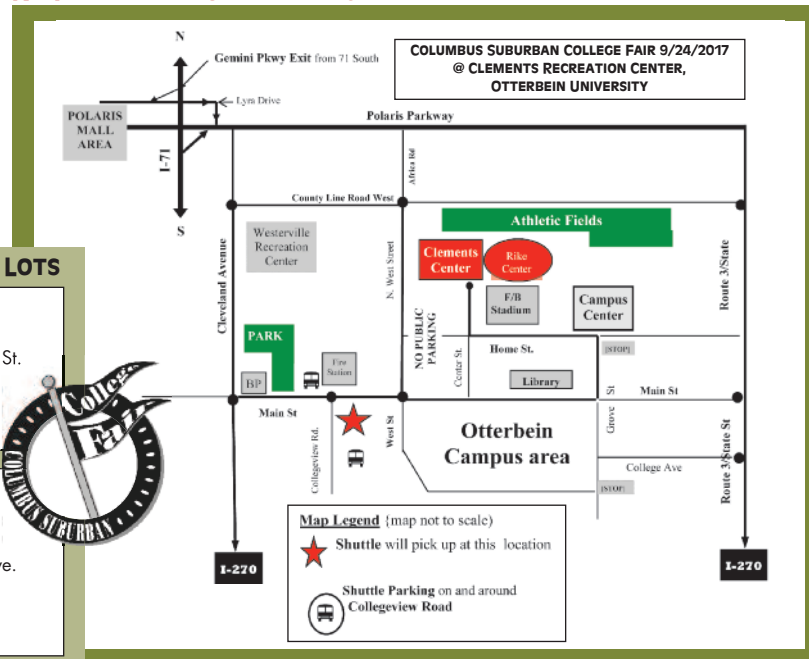

Rhode Island

Johnson & Wales University
Salve Regina University

South Carolina

Coastal Carolina University
College of Charleston
Furman University
South Carolina, University of
Winthrop University
Wofford College

Tennessee

Lincoln Memorial University
Rhodes College
Sewanee: The University of the South
Tennessee, University of
Vanderbilt University

Vermont

Vermont, University of

Virginia

George Mason University
Hampton University
Hollins University
Liberty University
Radford University
Richmond, University of
Roanoke College
Sweet Briar College
Virginia Tech

Washington DC

American University
Howard University

West Virginia

Bethany College
Concord University
Marshall University
West Liberty University
West Virginia University
Wheeling Jesuit University

Wisconsin

Marquette University
Northland College

DIRECTIONS TO OTTERBEIN UNIVERSITY

Please park your car in one of the College Fair shuttle lots and let our buses transport you to the Clements Recreation Center. Shuttles start operating at 12:30 pm.

NO PARKING ON OTTERBEIN CAMPUS!

DIRECTIONS TO SHUTTLE LOTS

From I-270

- Exit at Cleveland Avenue North
- Take Cleveland Avenue to Main St.
- Turn right/east on Main Street
- Turn right on Collegeview Road
- Shuttle lots are on Collegeview

From I-71

- Exit at Polaris Parkway
- Go east on Polaris Parkway
- Turn right/south on Cleveland Ave.
- Turn left/east on Main Street
- Turn right on Collegeview Road
- Shuttle lots are on Collegeview

LEARN MORE! WWW.COLLEGE-FAIR.ORG